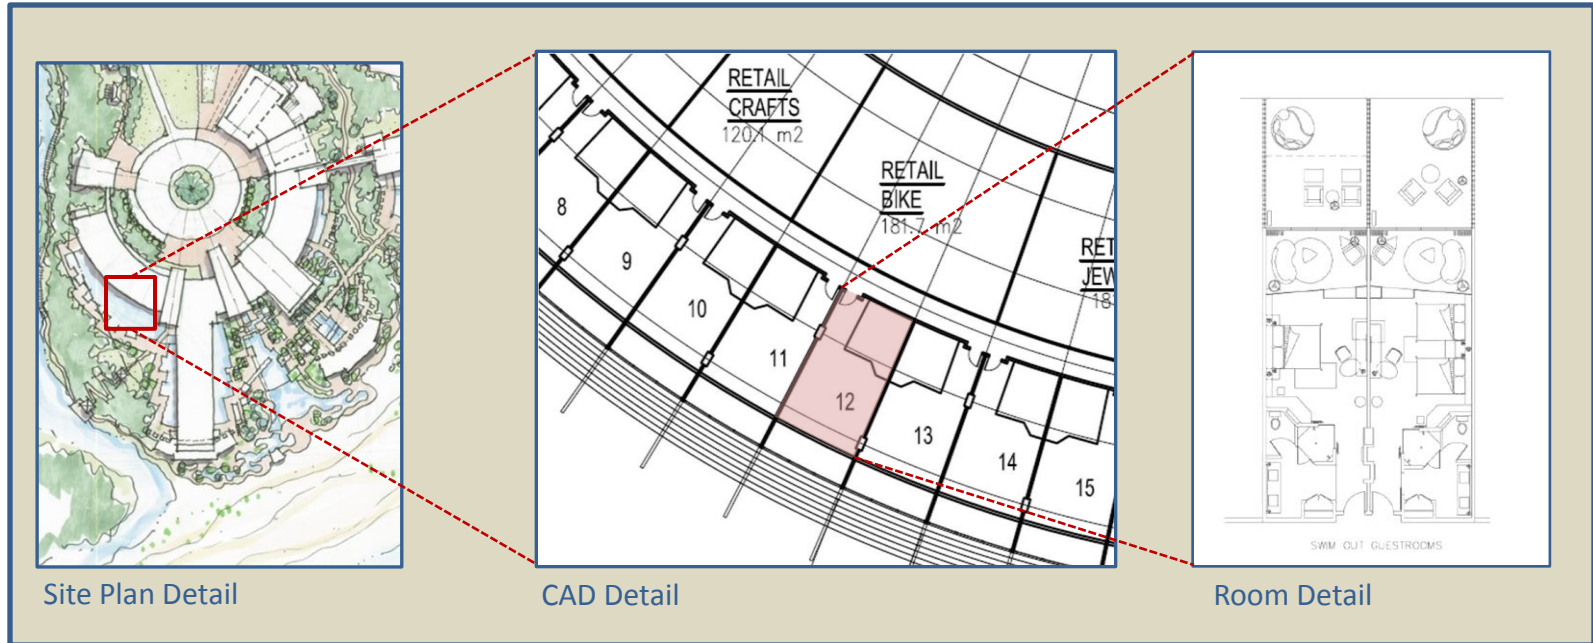

Hard Rock Hotel Panama – Arc Swim-Out Unit 12

This ocean view swim-out condominium is located on sweeping arc of the main building, providing one of the best views in the resort, dramatic vistas of Pacific along with the river, cliffs and beach. With elevated ceilings and an extended deck that provides water access to the central pool. This direct pool access has proven to be a high demand amenity in other resort complexes so these units are expected to be sold quickly. At this point the unit has not been allocated, and can be configured by the owner as either a King or Queen/Queen suite.