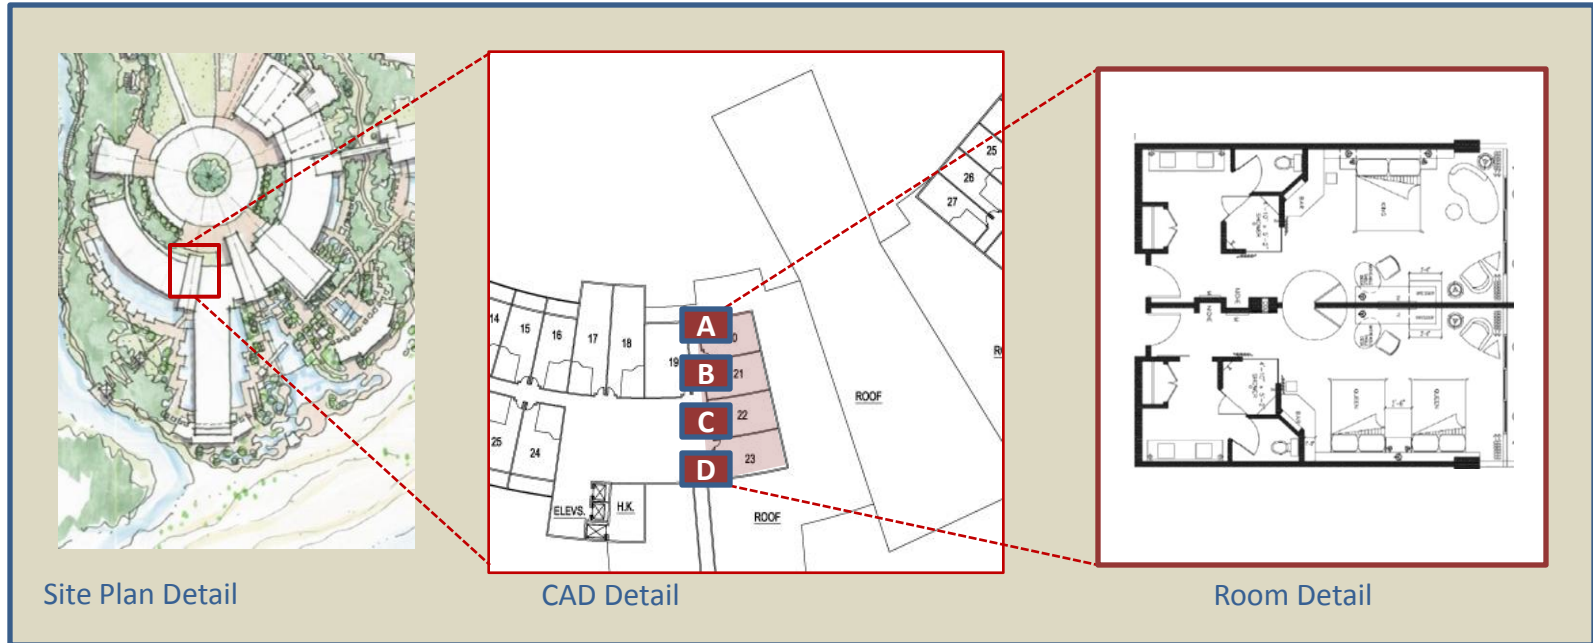

Hard Rock Hotel Panama – Main Arc End Rooms

These attractively priced rooms are conveniently located just above the lobby on the 5th and 6th level. Depending on placement they have either a mountain view or a view of the pool area and ocean, including Pacific sunrise views. At this point the unit has not been allocated, and can be configured by the owner as either a King or Queen/Queen suite.

List Prices:

	5 th Level	6 th Level
Room A:	\$368,500	– \$414,920
Room B:	\$394,680	– \$443,300
Room C:	\$436,700	– \$478,500
Room D:	\$460,900	– \$519,200