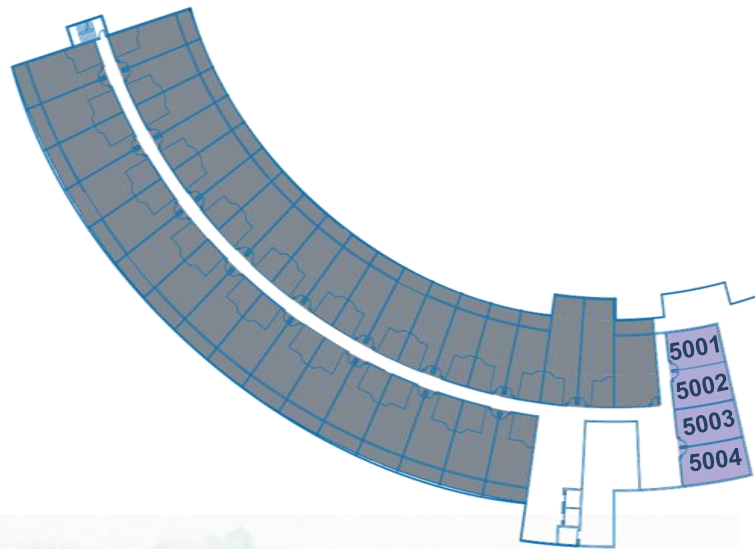

Level 5 South Arch End View Rooms

Room #	Price
5001	$ 368,693
5002	$ 394,771
5003	$ 425,345
5004	$ 461,315