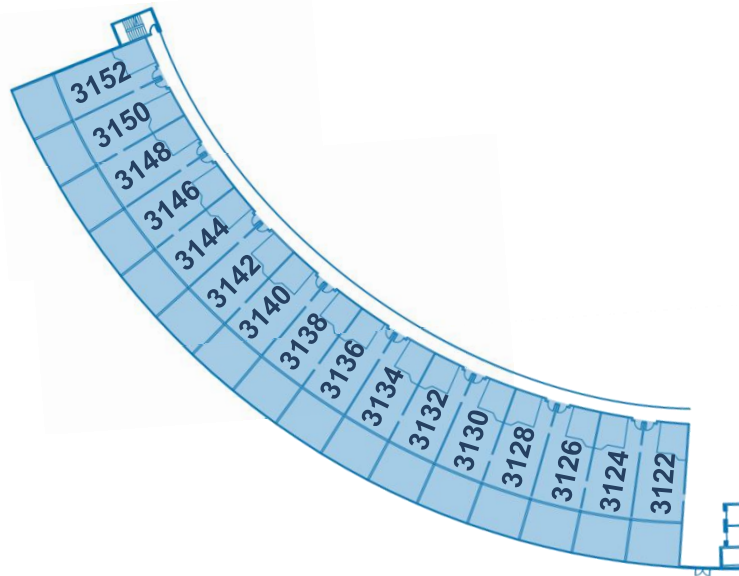

Level 3
South Arch
Ocean View Rooms

Room #	Price
3152	$ 611,573
3150	$ 611,573
3148	$ 611,573
3146	$ 611,573
3144	$ 611,573
3142	$ 611,573
3140	$ 611,573
3138	$ 611,573
3136	$ 611,573
3134	$ 611,573
3132	$ 611,573
3130	$ 611,573
3128	$ 611,573
3126	$ 611,573
3124	$ 611,573
3122	$ 611,573